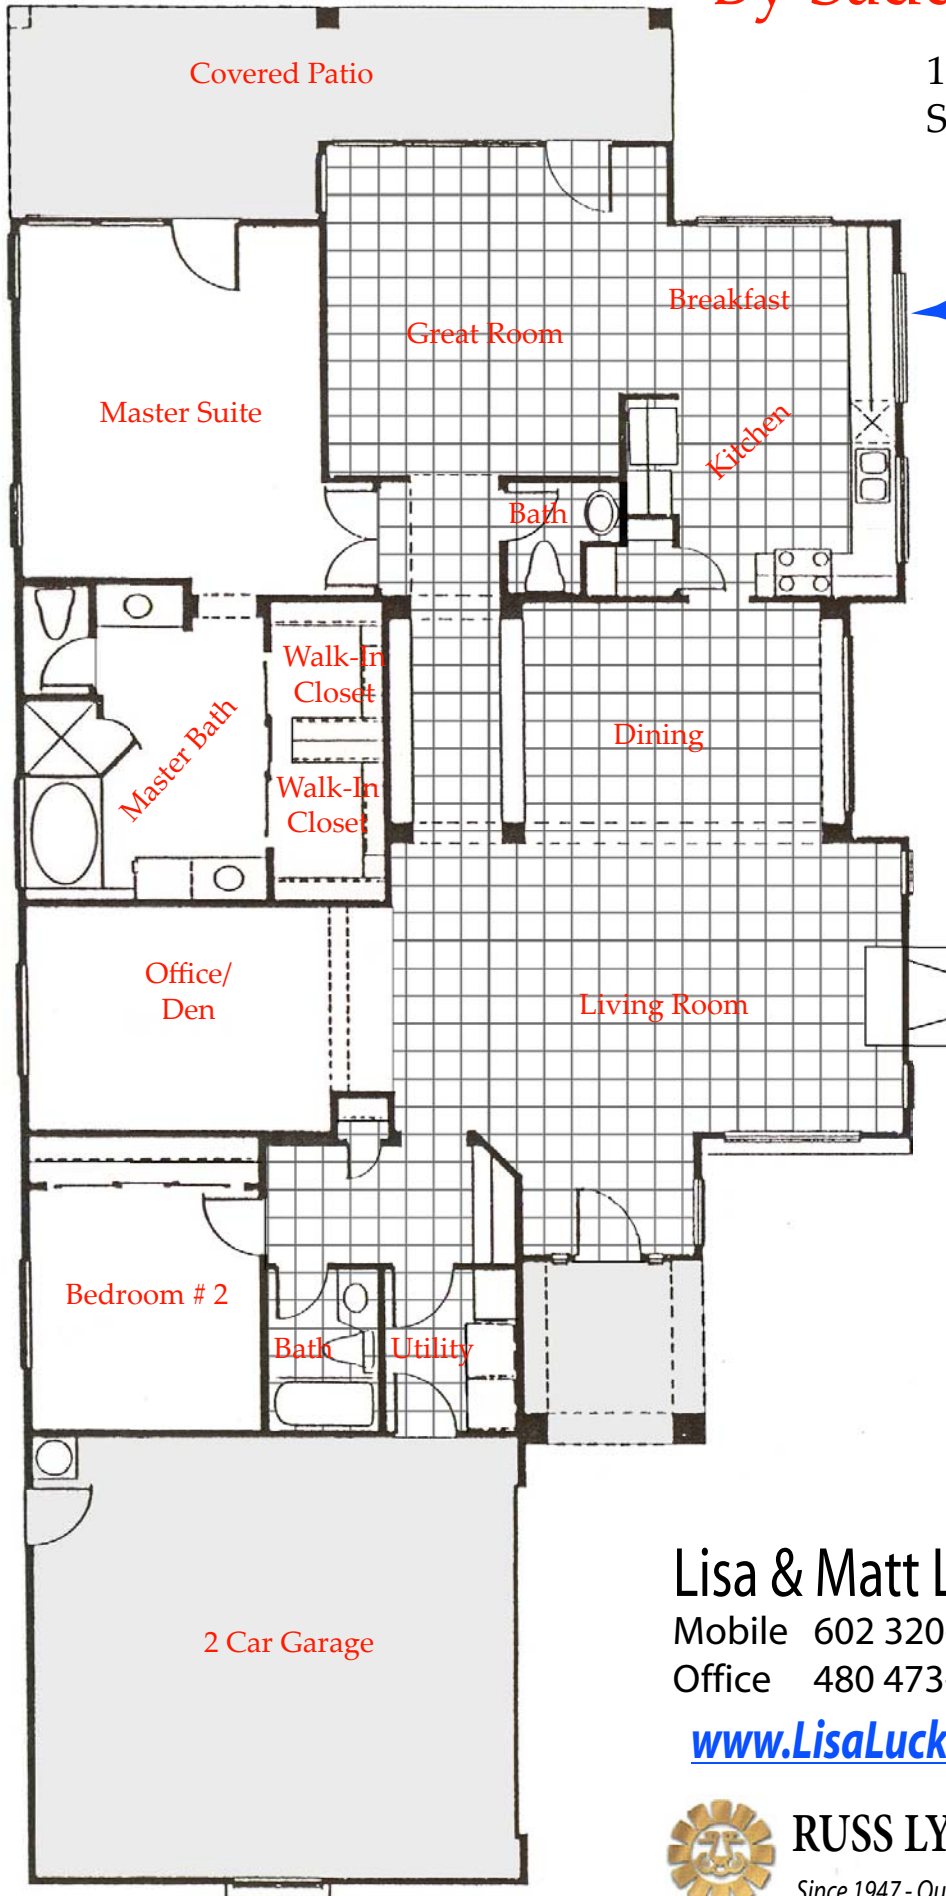

Get "Lucky" In
Real Estate

North Scottsdale

Saddleback

By Saddleback Homes

11591 E Desert Willow Dr
Scottsdale, AZ 85255

Extra Windows
Added

Terra Cotta Floor Plan
2,090 Square Feet
2 Bedroom
Office/Den
2 Full Bath
Powder Room