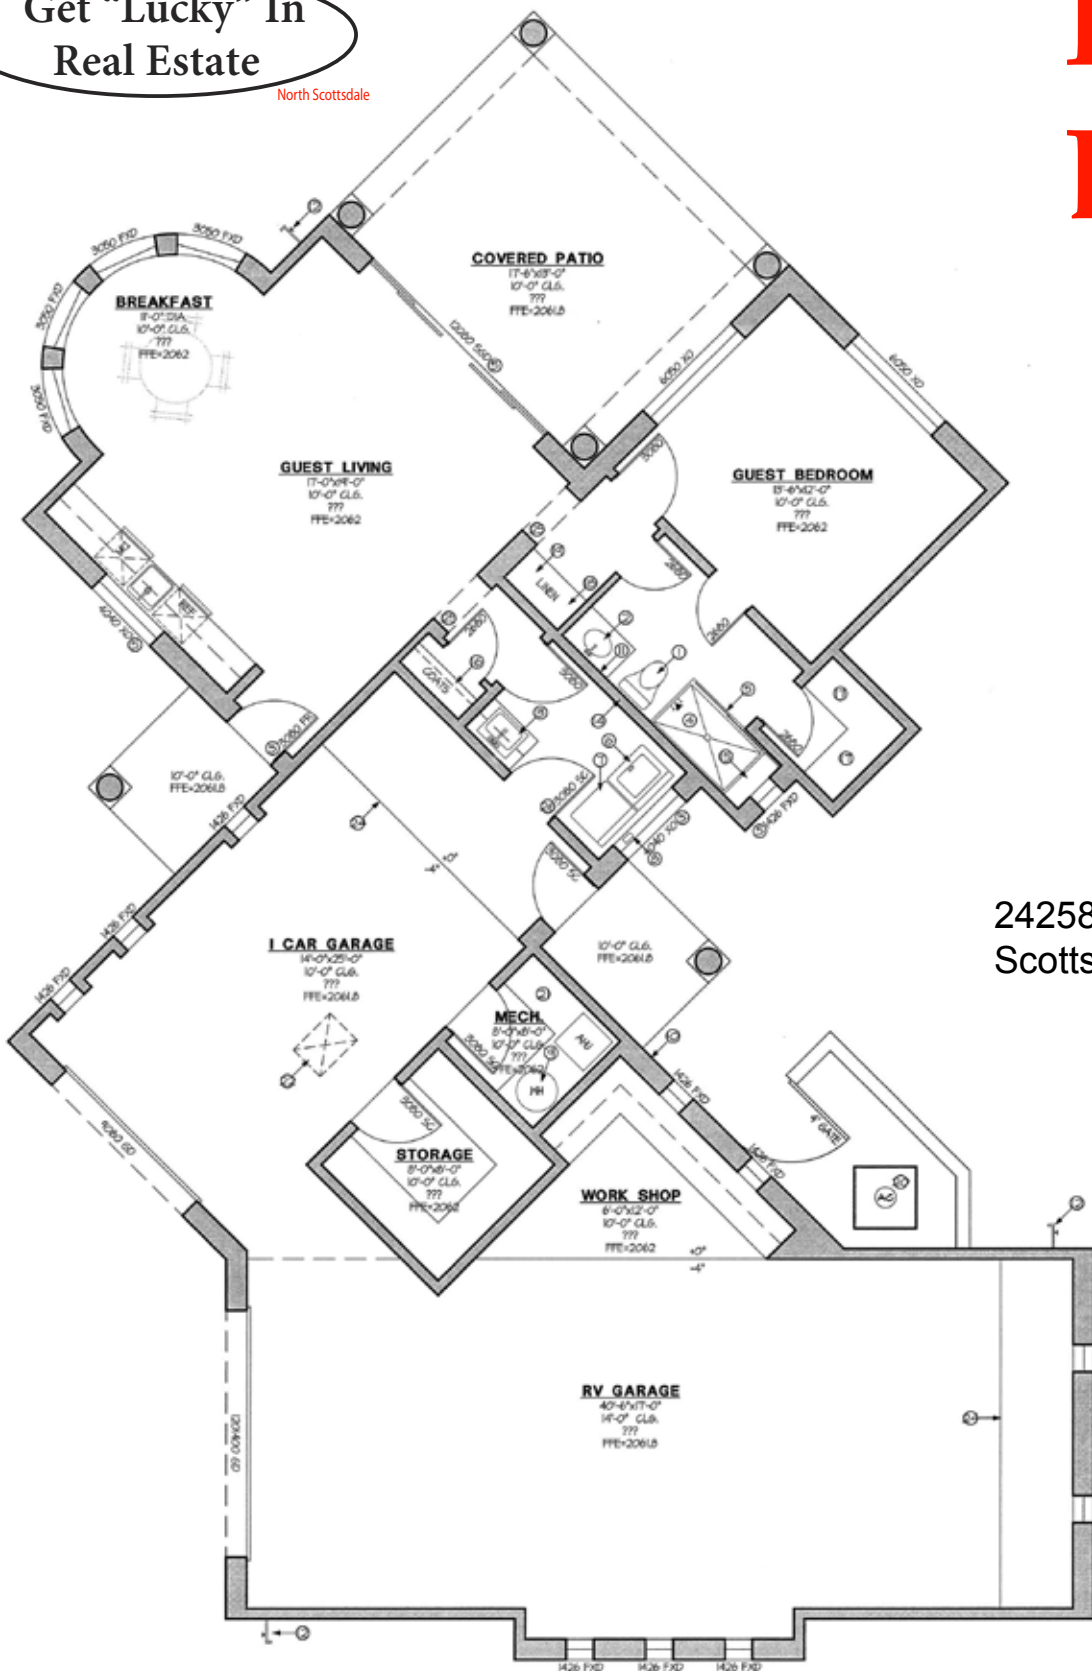

Get "Lucky" In Real Estate

North Scottsdale

Prado Estates

Hemingway Lot 14

Plans Available

Main Floor	5,759
Upper Floor	1,627
Guest Casita	888
Total Livable	8,274

24258 N 91st Street
Scottsdale, Arizona 85255

Plans Available With Purchase

FLOOR PLAN
SCALE: 1/4" = 1'-0"

Russ Lyon

Sotheby's
INTERNATIONAL REALTY

Lisa & Matt Lucky

Mobile 602 320-8415

Office 480 473-5486

www.LisaLucky.com