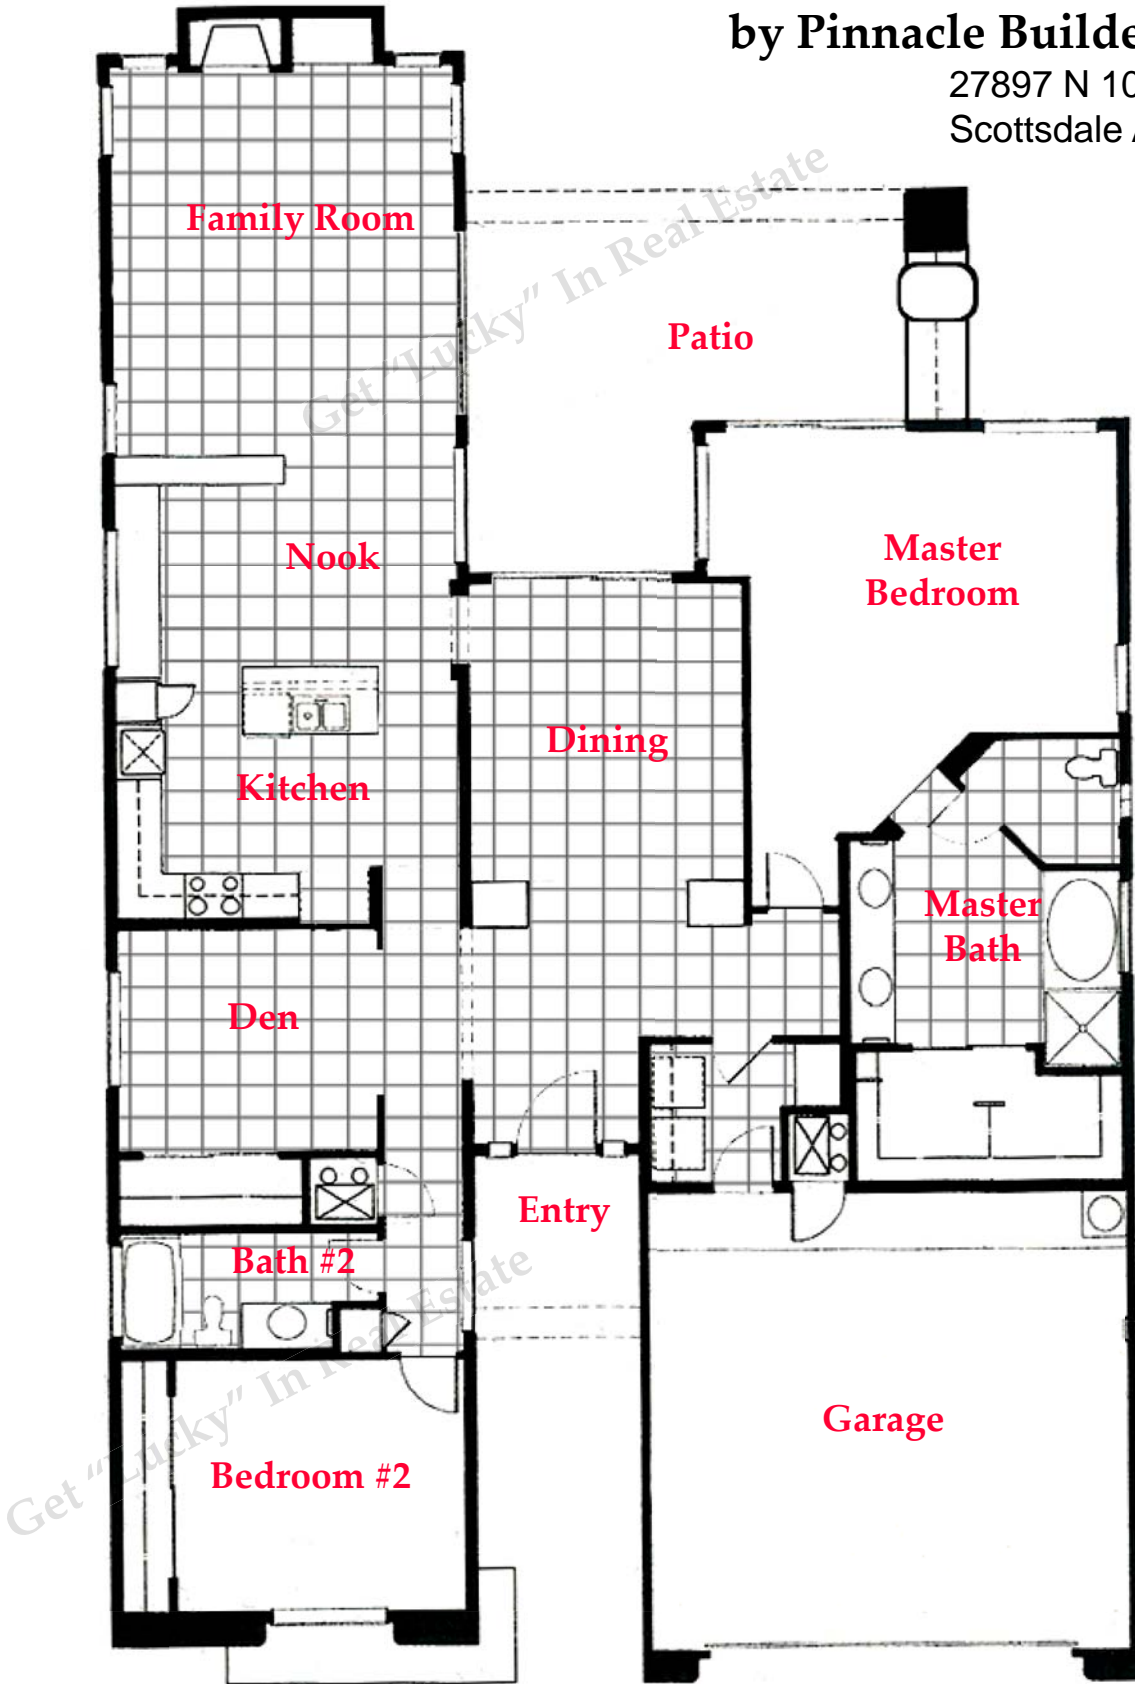

# Silver Cholla Floor Plan

by Pinnacle Builders

27897 N 108th Way  
Scottsdale Arizona 85262

**Lisa & Matt Lucky**

Lisa: 602.320.8415

Matt: 480.390.0445

Visit <http://LisaLucky.com>

Get "Lucky" In  
Real Estate