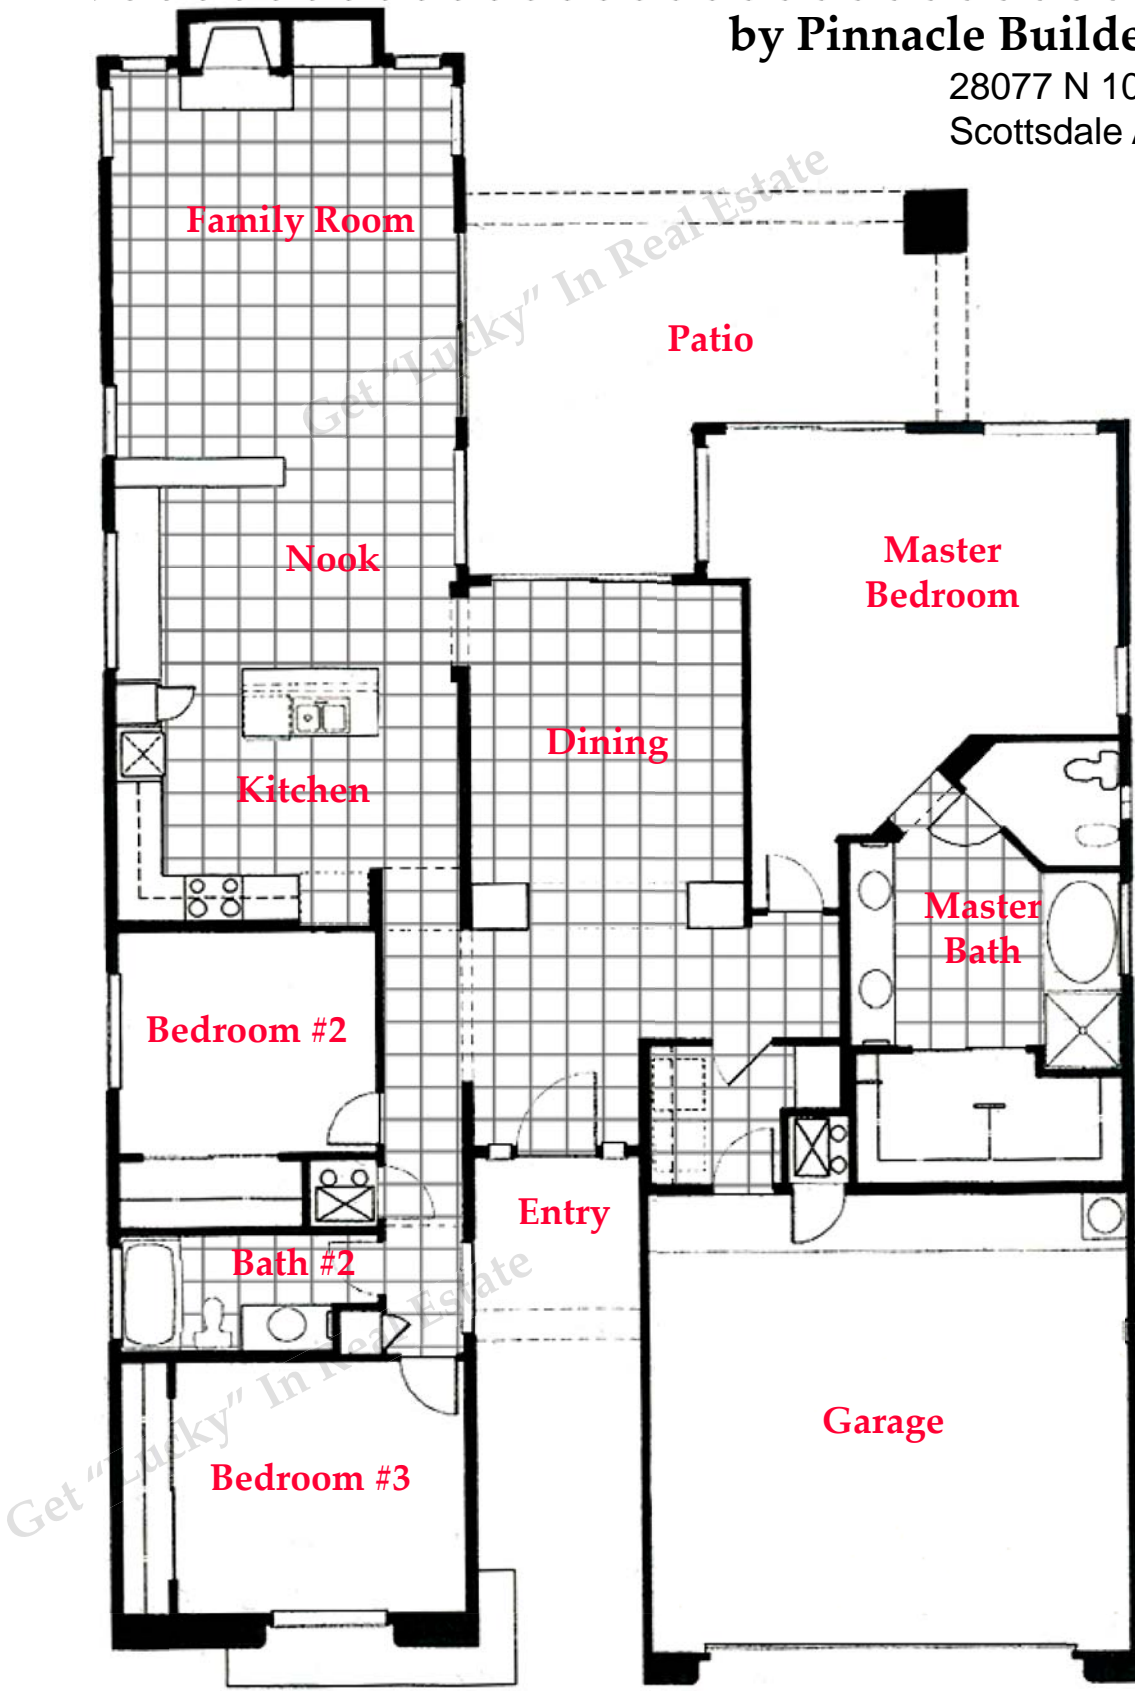

Silver Cholla Floor Plan

by Pinnacle Builders

28077 N 108th Way
Scottsdale Arizona 85262

Lisa & Matt Lucky

Lisa: 602.320.8415

Matt: 480.390.0445

Visit <http://LisaLucky.com>

Get "Lucky" In Real Estate